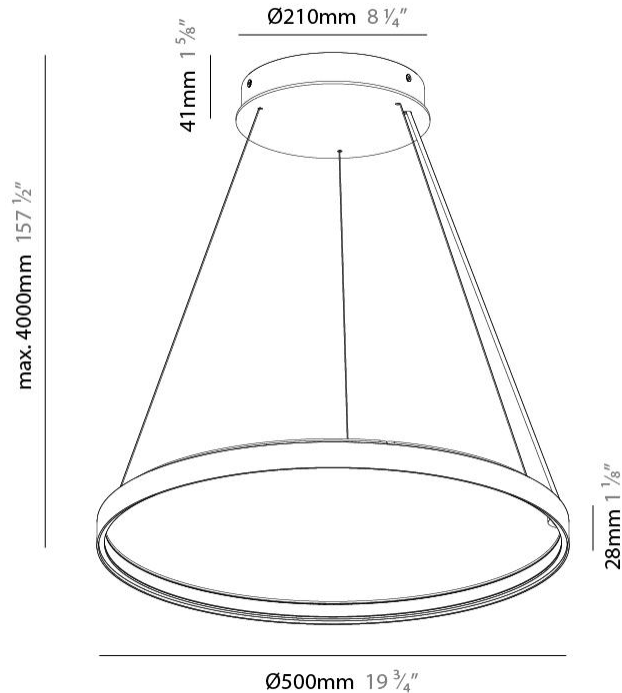

1. To build a product code in our configurator select the specify button on the base model # product page
2. To build a manual product code on this datasheet choose from the options listed below in blue font and add the suffix to the base model #

GENERAL

Series: Glorious Silhouette Acoustic
Partner: Prolicht
Division: Architectural
Installation: Suspension
Product Type: Acoustic
Mounting Location: Ceiling
Light Distribution: Direct

PHYSICAL

Shape: Round
Diameter (mm): 500
Diameter (in): 19 11/16
Height (mm): 28
Height (in): 1 1/8
Weight (kg): 1.9
Fixture Finish: SSR / BKV / CWI / CRY / HAB / UFT / ITA / RUA / FTG / MYG / LOD / PUS / FRO / FUP / KIA / POP / BLS / SPG / MEY / GOH / CHC / COM / ABZ / JAG / OBR / MOS / ROR
Acoustic Finish: SFW / CYW / SEE / SYN / MTS / PMB / TTN / CYB / STO / DPE / BES / SHB / ARE / ANE / VRD / CRF
Fixture Material: Aluminum
Primary Material: Acoustic

ELECTRICAL

Lamp Type: LED
Input Wattage (W): 20
Total Output Wattage (W): 18.2
Dimming: Non-Dimming / 0-10V Dimming / Phase Dimming / DALI Dimming / MATTER Dimming
Driver Included: Yes
Driver Location: Integrated
Driver Type: Constant Current - Universal
Driver Class: Class 2
Input Voltage (V): 120
Constant Current (MA): 750mA

LED

Color Temperature (°K): 2700 / 3000
Max. Delivered Lumen (lm): 918 / 962
Nominal Lumen (lm): 1891 / 1981
CRI: >90 CRI
Lamp Life (hrs): 50000

OPTICAL

RATINGS AND CERTIFICATIONS

Certified By: Certified for North American Standards
IP rating: IP20