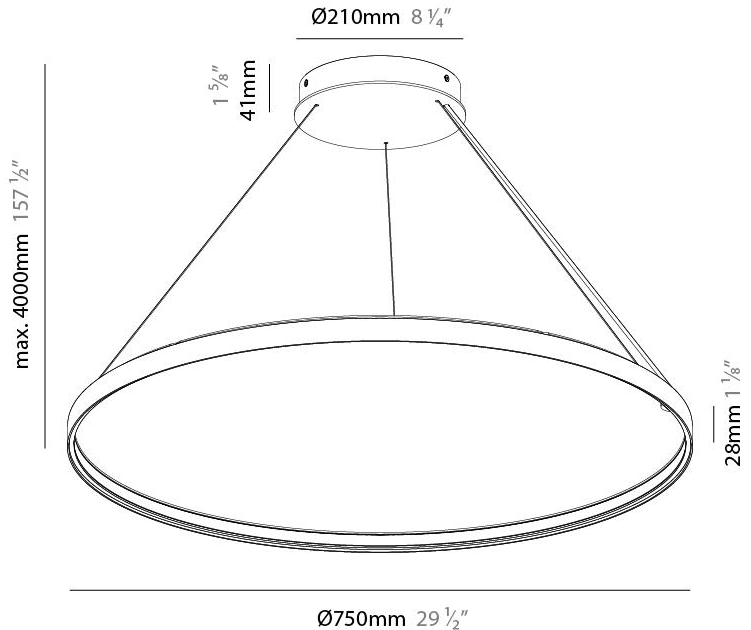

1. To build a product code in our configurator select the specify button on the base model # product page
2. To build a manual product code on this datasheet choose from the options listed below in blue font and add the suffix to the base model #

GENERAL

Series: Glorious Silhouette Acoustic
Partner: Prolicht
Division: Architectural
Installation: Suspension
Product Type: Acoustic
Mounting Location: Ceiling
Light Distribution: Direct

PHYSICAL

Shape: Round
Diameter (mm): 750
Diameter (in): 29 1/2
Height (mm): 28
Height (in): 1 1/8
Weight (kg): 2.7
Fixture Finish: SSR / BKV / CWI / CRY / HAB / UFT / ITA / RUA / FTG / MYG / LOD / PUS / FRO / FUP / KIA / POP / BLS / SPG / MEY / GOH / CHC / COM / ABZ / JAG / OBR / MOS / ROR
Acoustic Finish: SFW / CYW / SEE / SYN / MTS / PMB / TTN / CYB / STO / DPE / BES / SHB / ARE / ANE / VRD / CRF
Fixture Material: Aluminum
Primary Material: Acoustic

ELECTRICAL

Lamp Type: LED
Input Wattage (W): 13
Total Output Wattage (W): 28.2
Dimming: Non-Dimming / 0-10V Dimming / Phase Dimming / DALI Dimming / MATTER Dimming
Driver Included: Yes
Driver Location: Integrated
Driver Type: Constant Current - Universal
Driver Class: Class 2
Input Voltage (V): 120
Constant Current (MA): 1166mA

LED

Color Temperature (°K): 2700 / 3000
Max. Delivered Lumen (lm): 1429 / 1479
Nominal Lumen (lm): 2943 / 3083
CRI: >90 CRI
Lamp Life (hrs): 50000

OPTICAL

RATINGS AND CERTIFICATIONS

Certified By: Certified for North American Standards
IP rating: IP20