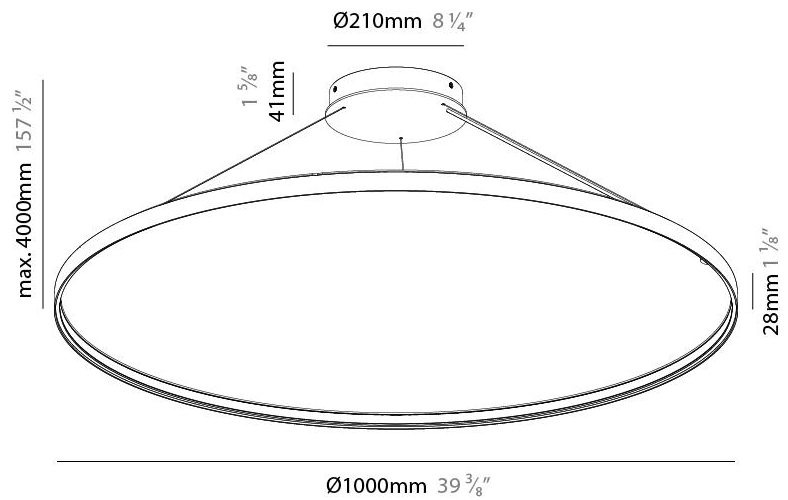

1. To build a product code in our configurator select the specify button on the base model # product page
2. To build a manual product code on this datasheet choose from the options listed below in blue font and add the suffix to the base model #

GENERAL

Series: Glorious Silhouette Acoustic
Partner: Prolicht
Division: Architectural
Installation: Suspension
Product Type: Acoustic
Mounting Location: Ceiling
Light Distribution: Direct

PHYSICAL

Shape: Round
Diameter (mm): 1000
Diameter (in): 39 3/8
Height (mm): 28
Height (in): 1 1/8
Weight (kg): 3.7
Fixture Finish: SSR / BKV / CWI / CRY / HAB / UFT / ITA / RUA / FTG / MYG / LOD / PUS / FRO / FUP / KIA / POP / BLS / SPG / MEY / GOH / CHC / COM / ABZ / JAG / OBR / MOS / ROR
Acoustic Finish: SFW / CYW / SEE / SYN / MTS / PMB / TTN / CYB / STO / DPE / BES / SHB / ARE / ANE / VRD / CRF
Fixture Material: Aluminum
Primary Material: Acoustic

ELECTRICAL

Lamp Type: LED
Input Wattage (W): 41
Total Output Wattage (W): 37.3
Dimming: Non-Dimming / 0-10V Dimming / Phase Dimming / DALI Dimming / MATTER Dimming
Driver Included: Yes
Driver Location: Integrated
Driver Type: Constant Current - Universal
Driver Class: Class 2
Input Voltage (V): 120
Constant Current (MA): 1150mA

LED

Color Temperature (°K): 2700 / 3000
Max. Delivered Lumen (lm): 1902 / 1992
Nominal Lumen (lm): 3916 / 4102
CRI: >90 CRI
Lamp Life (hrs): 50000

OPTICAL

RATINGS AND CERTIFICATIONS

Certified By: Certified for North American Standards
IP rating: IP20