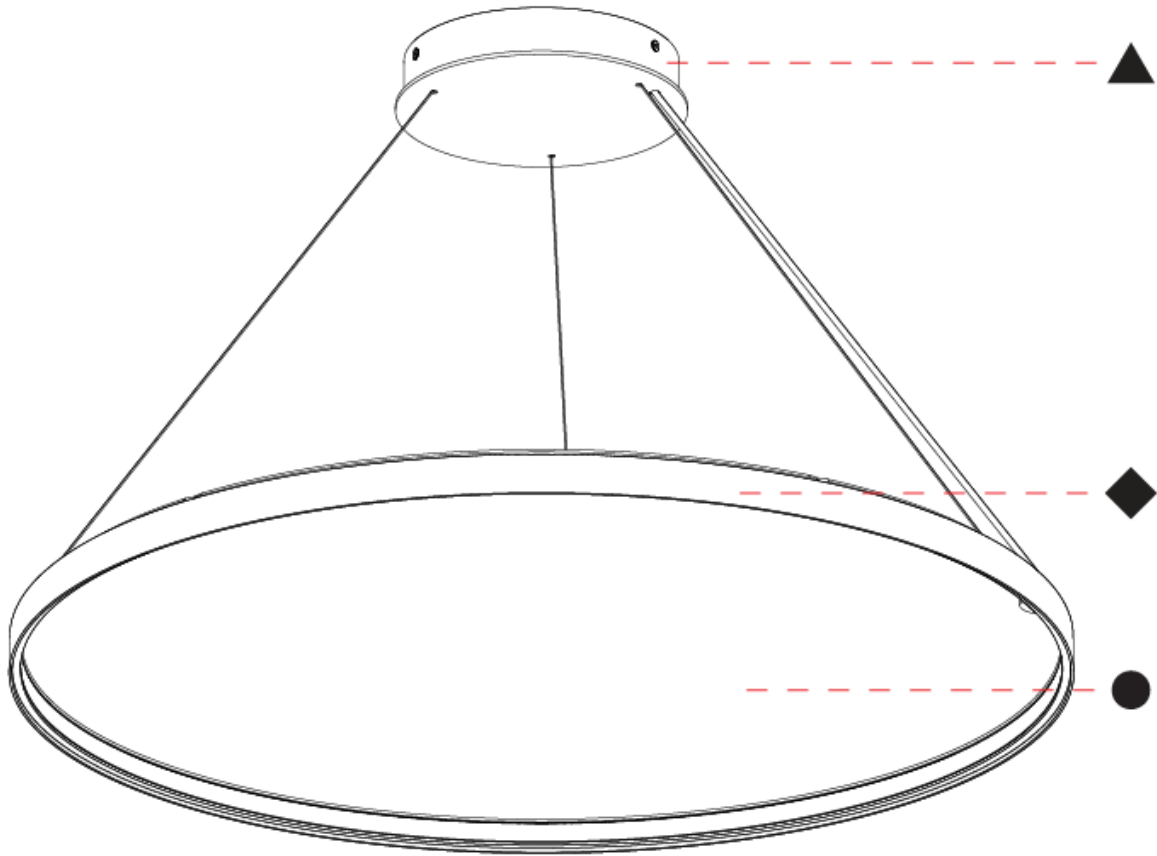

GLORIOUS SILHOUETTE ACOUSTIC SUSPENSION

A3001065-

PROJECT	_____
TYPE	_____
SPECIFIER	_____
QUANTITY	_____
DATE	_____

A