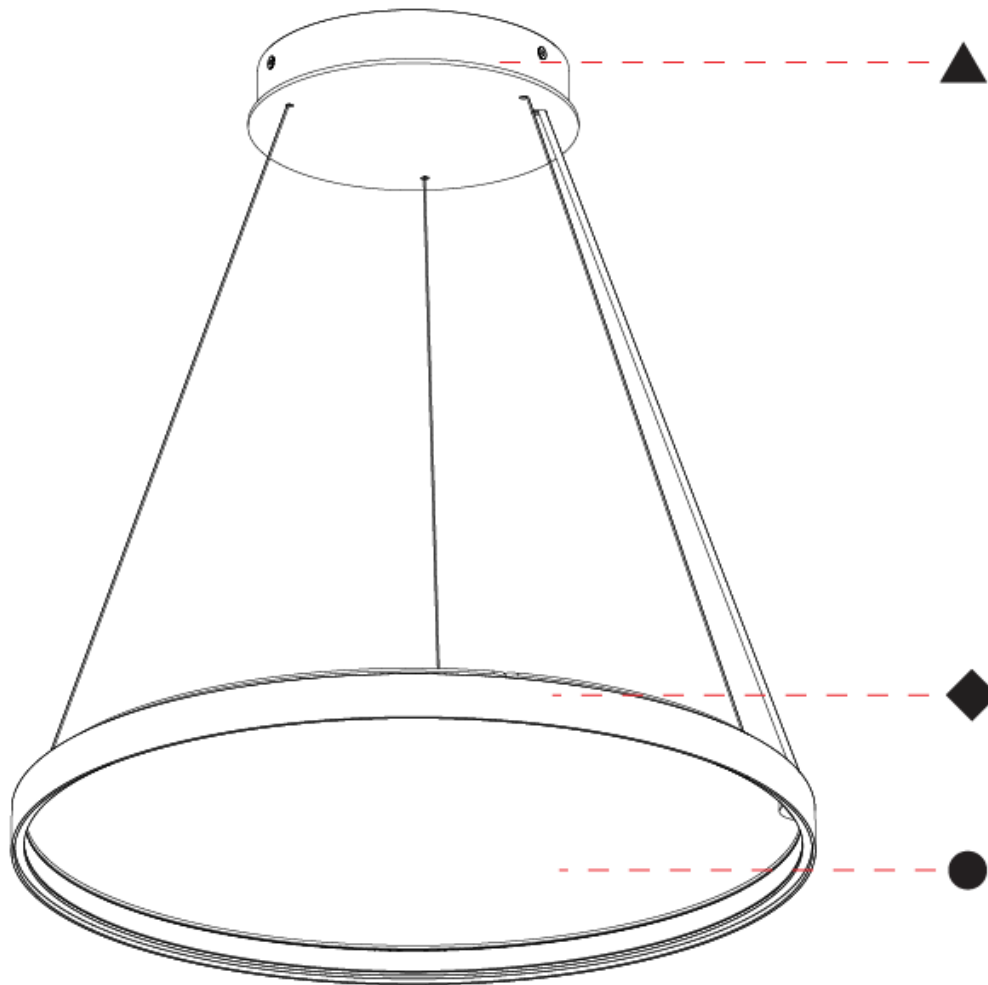

GLORIOUS SILHOUETTE ACOUSTIC SUSPENSION

A3001064-

PROJECT	_____
TYPE	_____
SPECIFIER	_____
QUANTITY	_____
DATE	_____

A