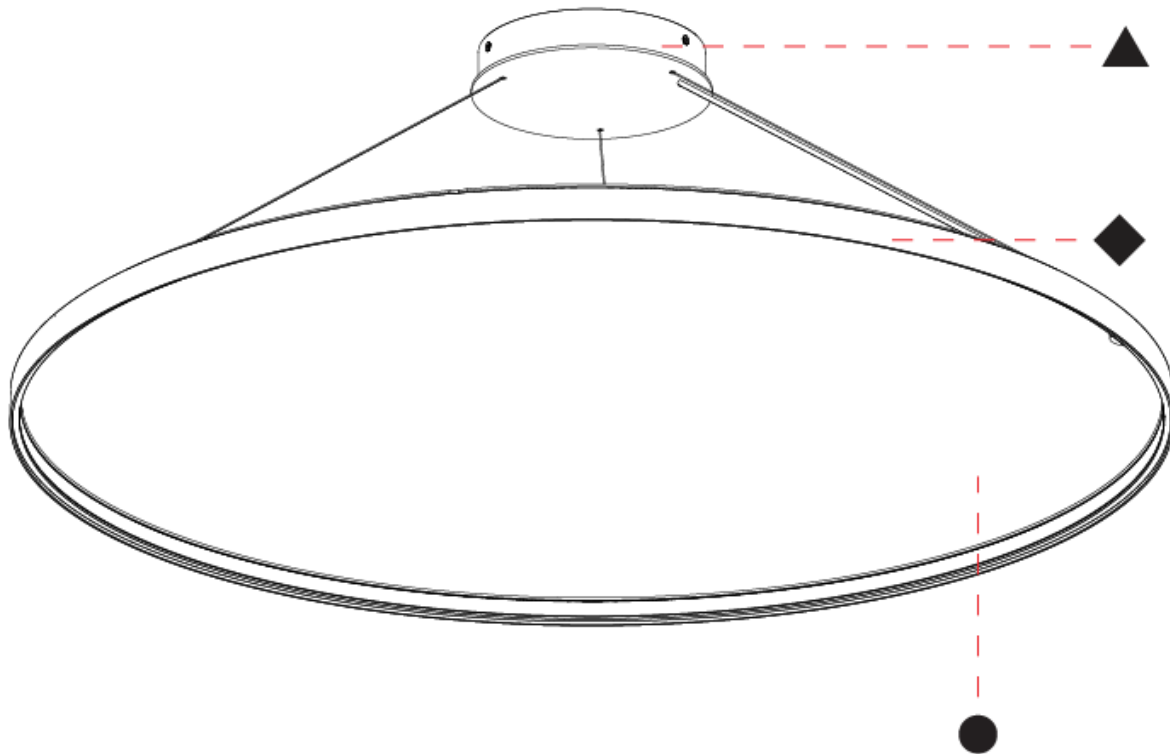

GLORIOUS SILHOUETTE ACOUSTIC SUSPENSION

A3001066-

PROJECT	_____
TYPE	_____
SPECIFIER	_____
QUANTITY	_____
DATE	_____